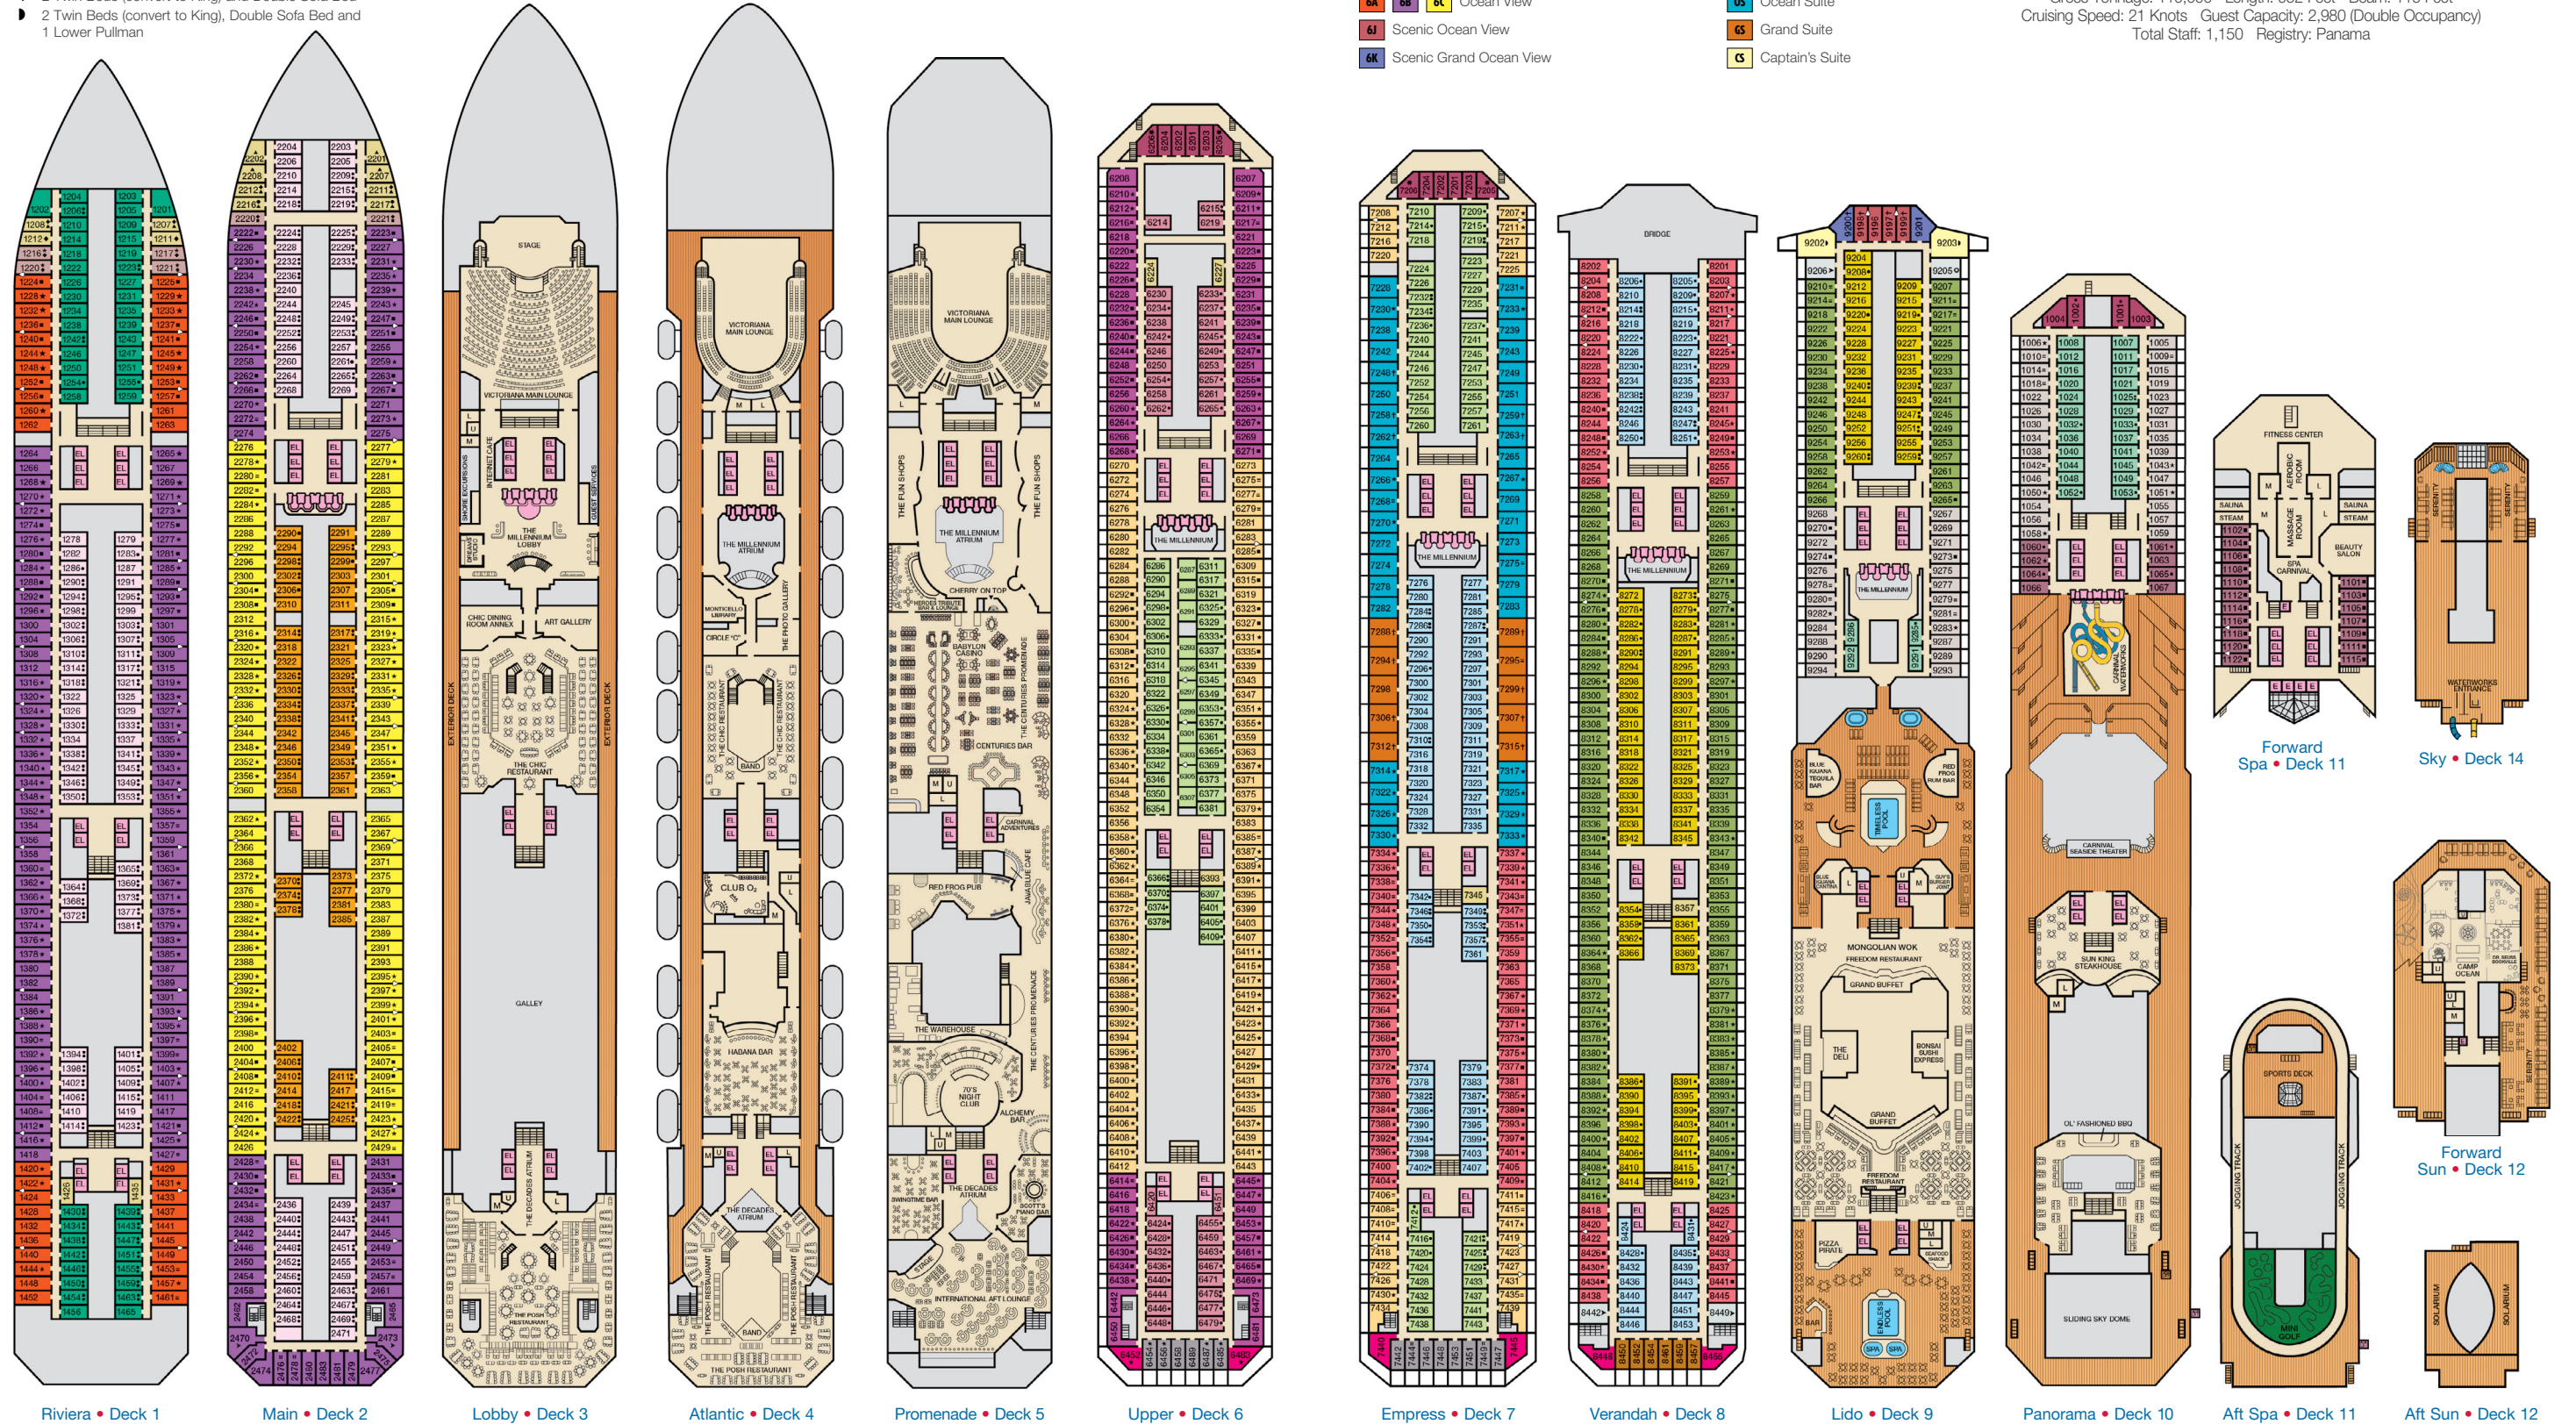

ACCOMMODATIONS SYMBOL LEGEND

- ▲ Twin Bed and Single Sofa Bed
- ▶ King Bed does not convert to Twin Beds
- ★ 2 Twin Beds (convert to King) and Single Sofa Bed
- 2 Twin Beds (convert to King) and 1 Upper Pullman
- ⊗ King Bed (does not convert to Twin Beds) and Single Sofa Bed
- ⋮ 2 Twin Beds (convert to King) and 2 Upper Pullmans
- 2 Twin Beds (convert to King), Single Sofa Bed and 1 Upper Pullman
- † 2 Twin Beds (convert to King) and Double Sofa Bed
- ▷ 2 Twin Beds (convert to King), Double Sofa Bed and 1 Lower Pullman

- ≡ 2 Twin Beds (convert to King), Single Sofa Bed with Convertible Bunk
- ◆ Stateroom with 2 Porthole Windows
- ◁ Connecting staterooms (ideal for families and groups of friends)

- U Unisex Wheelchair Accessible Restroom
  - \* Twin beds do not convert to a King Bed
  - 6B Staterooms with obstructed views: 2446, 2449.
  - Ⓢ All accommodations are non-smoking.
- Accessible staterooms are available for guests with disabilities. Please contact Guest Access Services at 1-800-438-6744 ext. 70025 for details, or visit <http://www.carnival.com/about-carnival/special-needs.aspx>.

CATEGORIES

- 1A Interior Upper/Lower
- PT Porthole
- 4A 4B 4C 4D 4E 4F 4G 4H Interior
- 4J Interior with Picture Window (Walkway View)
- 6A 6B 6C Ocean View
- 6J Scenic Ocean View
- 6K Scenic Grand Ocean View
- 8A 8B 8C 8D 8E 8F Balcony
- 8M 8N Aft-View Extended Balcony
- 9B Premium Balcony
- 9C Premium Vista Balcony
- 0S Ocean Suite
- 6S Grand Suite
- C Captain's Suite

Gross Tonnage: 110,000 Length: 952 Feet Beam: 116 Feet  
 Cruising Speed: 21 Knots Guest Capacity: 2,980 (Double Occupancy)  
 Total Staff: 1,150 Registry: Panama

Forward Spa • Deck 11  
 Sky • Deck 14  
 Forward Sun • Deck 12