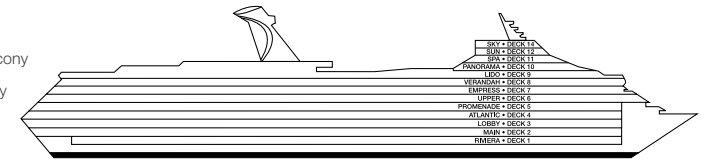

ACCOMMODATIONS SYMBOL LEGEND

- ▲ Twin Bed and Single Sofa Bed
- ▶ King Bed does not convert to Twin Beds
- ★ 2 Twin Beds (convert to King) and Single Sofa Bed
- 2 Twin Beds (convert to King) and 1 Upper Pullman
- ⊗ King Bed (does not convert to Twin Beds) and Single Sofa Bed
- ⋮ 2 Twin Beds (convert to King) and 2 Upper Pullmans
- 2 Twin Beds (convert to King), Single Sofa Bed and 1 Upper Pullman
- † 2 Twin Beds (convert to King) and Double Sofa Bed
- ▷ 2 Twin Beds (convert to King), Double Sofa Bed and 1 Lower Pullman

Gross Tonnage: 110,000 Length: 952 Feet Beam: 116 Feet  
 Cruising Speed: 21 Knots Guest Capacity: 2,980 (Double Occupancy)  
 Total Staff: 1,150 Registry: Panama

Forward Spa • Deck 11  
 Sky • Deck 14  
 Forward Sun • Deck 12